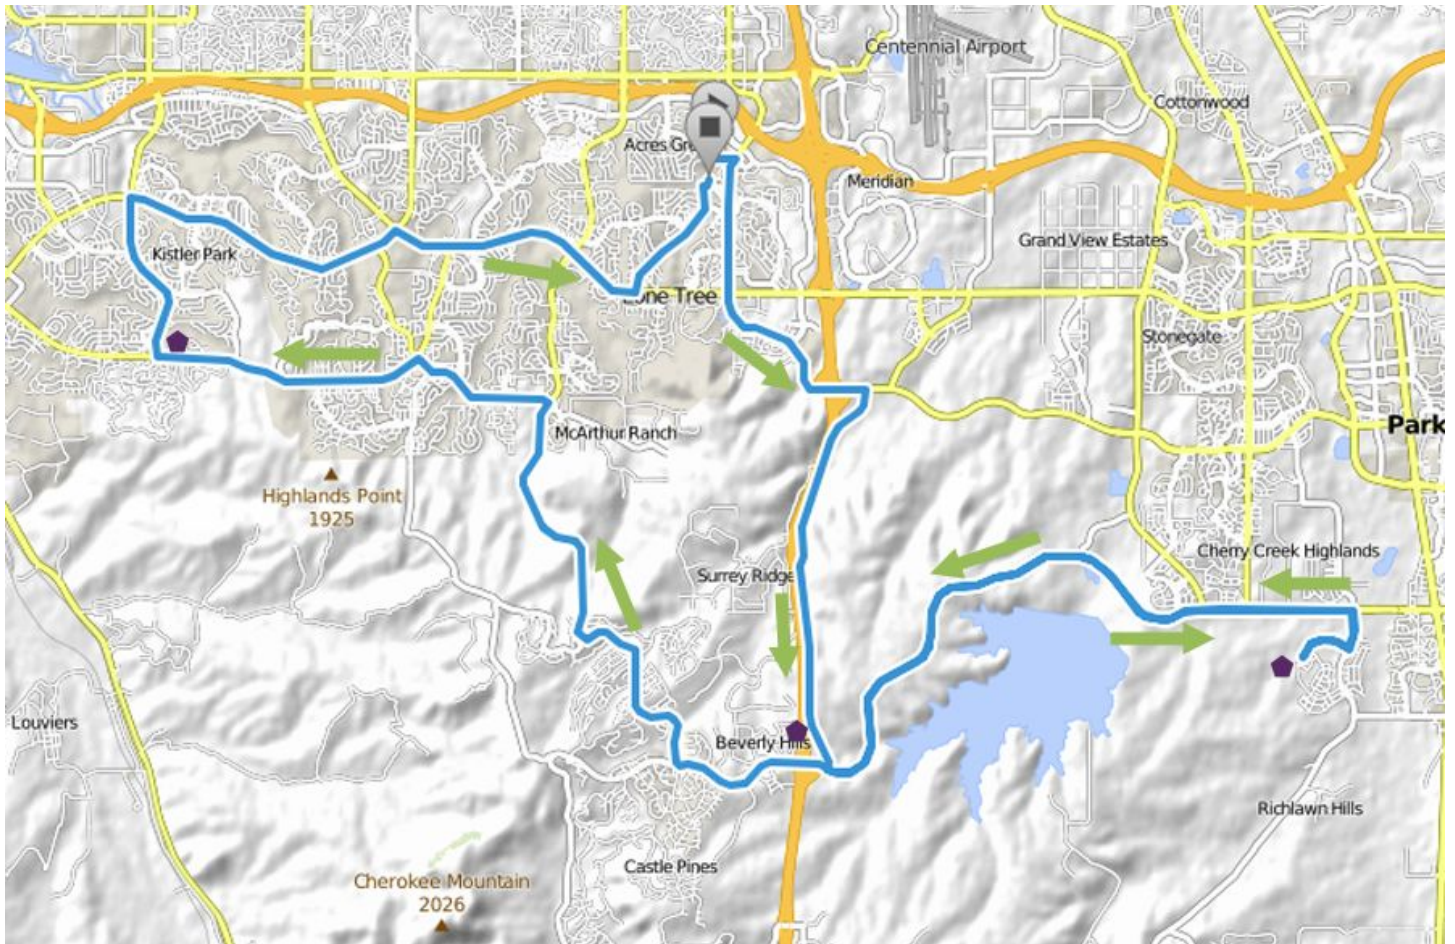

40 Mile Route

Pedaling 4 Parkinson's

Detailed map available at: <https://www.bikemap.net/en/r/4311403/>

Stage 1: North entrance of Sweetwater Park to Castle Pine Park and Ride - 6.8 miles

- Turn right and proceed 0.2 miles East to Yosemite St
- Turn right and proceed 3.0 miles South / Southeast to Havana St
- Turn right and proceed 3.6 miles South to Castle Pine Park and Ride

Stage 2: Castle Pine Park and Ride to Legacy Point Elementary School - 7.9 miles

- Turn right and proceed 0.4 miles South to Hess Rd
- Turn left and proceed 6.6 miles East / Northeast to Motsenbocker Rd
- Turn right and proceed 0.4 miles South to French Creek Ave
- Turn right and proceed 0.5 miles West to Legacy Point Elementary School

For assistance during the ride, please call 720.593.0261