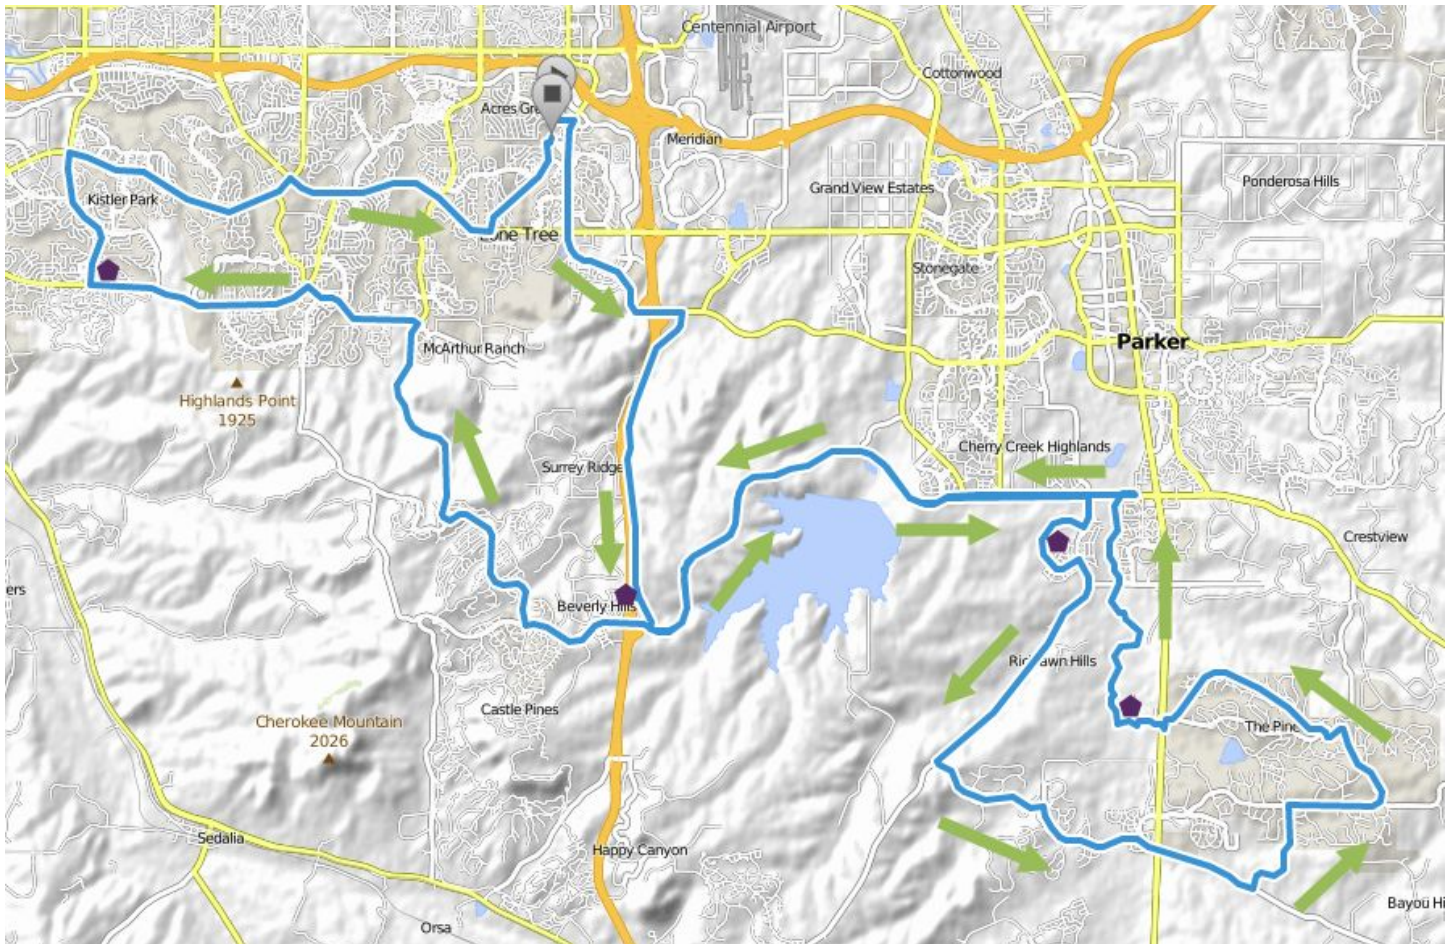

# 60 Mile Route

Pedaling 4 Parkinson's

Detailed map available at: <https://www.bikemap.net/en/r/4311416/>

## Stage 1: North entrance of Sweetwater Park to Castle Pine Park and Ride - 6.8 miles

- Turn right and proceed 0.2 miles East to Yosemite St
- Turn right and proceed 3.0 miles South / Southeast to Havana St
- Turn right and proceed 3.6 miles South to Castle Pine Park and Ride

## Stage 2: Castle Pine Park and Ride to Legacy Point Elementary School - 7.9 miles

- Turn right and proceed 0.4 miles South to Hess Rd
- Turn left and proceed 6.6 miles East / Northeast to Motsenbocker Rd
- Turn right and proceed 0.4 miles South to French Creek Ave
- Turn right and proceed 0.5 miles West to Legacy Point Elementary School

### **Stage 5: Castle Pine Park and Ride to Arma Dei Academy - 10.5 miles**

- Turn right and proceed 0.4 miles South to Hess Rd
- Turn right and proceed 1.6 miles West to Monarch Blvd
- Turn right and proceed 4.6 miles North to McArthur Ranch Rd
- Turn left and proceed 1.4 miles West / Northwest to E Wildcat Reserve Pkwy
- Turn left and proceed 2.5 miles West to Arma Dei Academy